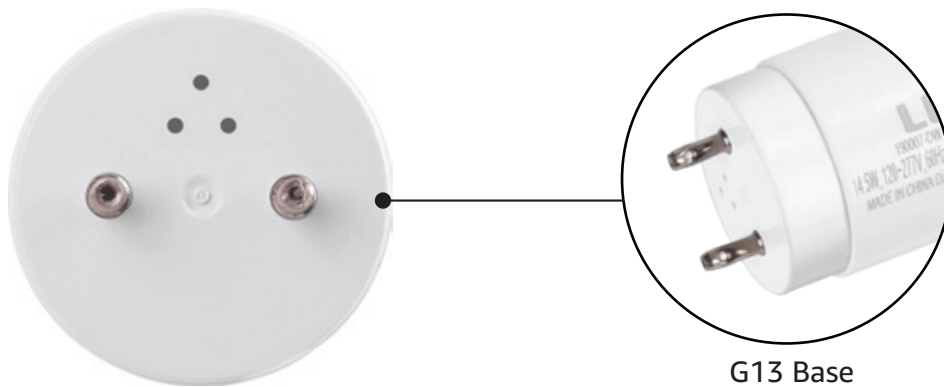

## 25 Pack 14.5 W T8 4 ft LED Tube Light

5 YEAR  
WARRANTY

30 DAYS  
Money Back  
Guarantee

⚡  
120-277 V

### Product Features

- **Type A.** Works with extra electronic ballast. 17W in total. Plug and play.
- **High lumen.** 2200 lm.
- **High efficiency.** 150 lm/w. Save more electricity bill.
- **120-277 Voltage.**
- **No over-heating.**

**Product Information**

SKU	190007-DW-US-25	Power Consumption (W)	14.5
Brightness (lm)	2200	Fluorescent Equivalent(W)	32
LED Quantity	120	Light Color	Daylight White
Dimmable	Non-dimmable	CRI	> 80
Beam Angle (Degree)	150	Frequency (hz)	60
Power Factor	>0.9	Diameter (in)	1.1
Length (in)	48	Net Weight (lb)	0.46
Package Quantity	Pack of 25 Units	Warranty	5 Years

**Product Dimensions**

**Installation**

Photometric Data

OUTDOOR PHOTOMETRIC REPORT

**MANUFACTURER:** Lepro  
**SKU NO.:** 190007-DW-US-25  
**LAMP OUTPUT:** 1 lamp, rated Lumens/lamp: 2869.7  
**MAX CANADELA:** 515.0 at Horizontal: 90°, Vertical: 7°  
**LUMINOUS OPENING:** Point