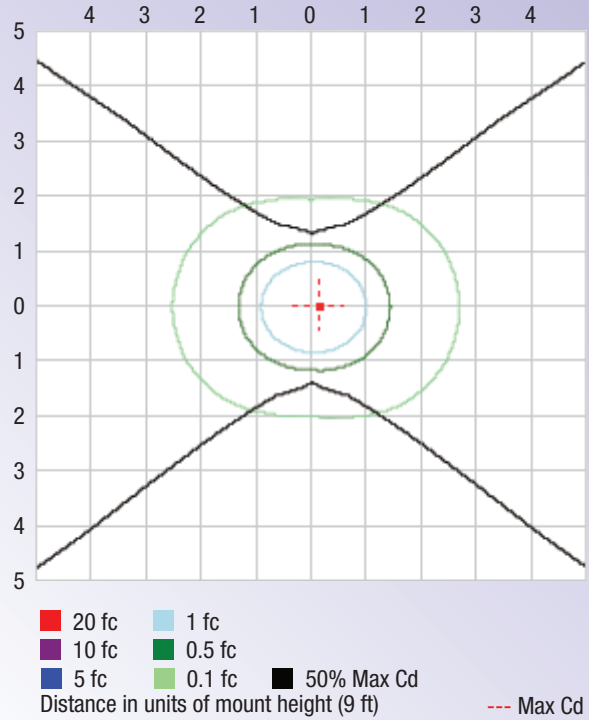

**Product Dimensions**

**Installation**

Photometric Data

OUTDOOR PHOTOMETRIC REPORT

**MANUFACTURER:** Lepro  
**SKU NO.:** 190007-DW-US-25  
**LAMP OUTPUT:** 1 lamp, rated Lumens/lamp: 2869.7  
**MAX CANADELA:** 515.0 at Horizontal: 90°, Vertical: 7°  
**LUMINOUS OPENING:** Point

LUMENS PER ZONE

ZONE	LUMENS	% TOTAL
0-1	48.5	6.5%
10-20	140.2	5.6%
20-30	216.7	4.7%
30-40	271.0	3.9%
40-50	299.6	3.2%
50-60	303.3	2.4%
60-70	285.7	1.7%
70-80	253.7	0.9%
80-90	216.9	0.2%

Polar Candela Distribution

ILLUMINANCE AT A DISTANCE

	CENTER BEAM FC	BEAM WIDTH	
1 ft	511.57 fc	2.9 ft	20.6 ft
2 ft	127.89 fc	5.8 ft	41.1 ft
3 ft	56.84 fc	8.7 ft	61.7 ft
4 ft	31.97 fc	11.6 ft	82.2 ft
5 ft	20.46 fc	14.5 ft	102.8 ft
6 ft	14.21 fc	17.4 ft	123.3 ft
7 ft	10.44 fc	20.3 ft	143.9 ft
8 ft	7.99 fc	23.2 ft	164.4 ft
9 ft	6.32 fc	26.1 ft	185.0 ft
10 ft	5.12 fc	29.0 ft	205.5 ft
11 ft	4.23 fc	31.9 ft	226.1 ft
12 ft	3.55 fc	34.8 ft	246.7 ft
13 ft	3.03 fc	37.7 ft	267.2 ft

Vert. Spread: 110.8°      Horiz. Spread: 168.9°

Isofootcandle Plot

**Other Models**

SKU	Power (w)	Lumen (lm)	CCT	Input Voltage	Beam Angle	Life Hrs	CRI	Input	Website
190007-DW-US-25	14.5	2200	5,000 K	120-277 V	150°	50,000	>80	Direct Install Double-Ended	 <a href="#">Visit</a>