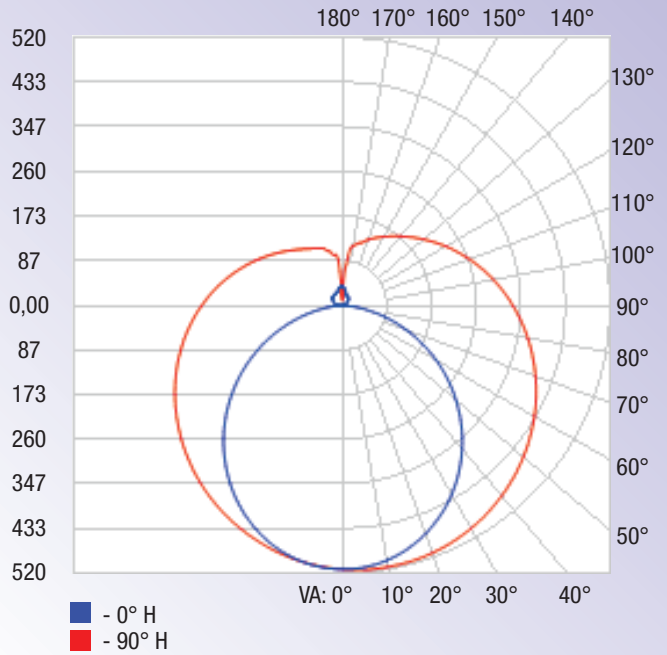

**Product Dimensions**

**Installation**

Photometric Data

OUTDOOR PHOTOMETRIC REPORT

**MANUFACTURER:** Lepro  
**SKU NO.:** 190007-DW-US-25  
**LAMP OUTPUT:** 1 lamp, rated Lumens/lamp: 2869.7  
**MAX CANADELA:** 515.0 at Horizontal: 90°, Vertical: 7°  
**LUMINOUS OPENING:** Point

LUMENS PER ZONE

ZONE	LUMENS	% TOTAL
0-1	48.5	6.5%
10-20	140.2	5.6%
20-30	216.7	4.7%
30-40	271.0	3.9%
40-50	299.6	3.2%
50-60	303.3	2.4%
60-70	285.7	1.7%
70-80	253.7	0.9%
80-90	216.9	0.2%

Polar Candela Distribution

ILLUMINANCE AT A DISTANCE

	CENTER BEAM FC	BEAM WIDTH	
1 ft	511.57 fc	2.9 ft	20.6 ft
2 ft	127.89 fc	5.8 ft	41.1 ft
3 ft	56.84 fc	8.7 ft	61.7 ft
4 ft	31.97 fc	11.6 ft	82.2 ft
5 ft	20.46 fc	14.5 ft	102.8 ft
6 ft	14.21 fc	17.4 ft	123.3 ft
7 ft	10.44 fc	20.3 ft	143.9 ft
8 ft	7.99 fc	23.2 ft	164.4 ft
9 ft	6.32 fc	26.1 ft	185.0 ft
10 ft	5.12 fc	29.0 ft	205.5 ft
11 ft	4.23 fc	31.9 ft	226.1 ft
12 ft	3.55 fc	34.8 ft	246.7 ft
13 ft	3.03 fc	37.7 ft	267.2 ft

Vert. Spread: 110.8°      Horiz. Spread: 168.9°

Isofootcandle Plot

**Other Models**

SKU	Power (w)	Lumen (lm)	CCT	Input Voltage	Beam Angle	Life Hrs	CRI	Input	Website
190007-DW-US-25	14.5	2200	5,000 K	120-277 V	150°	50,000	>80	Direct Install Double-Ended	 <a href="#">Visit</a>