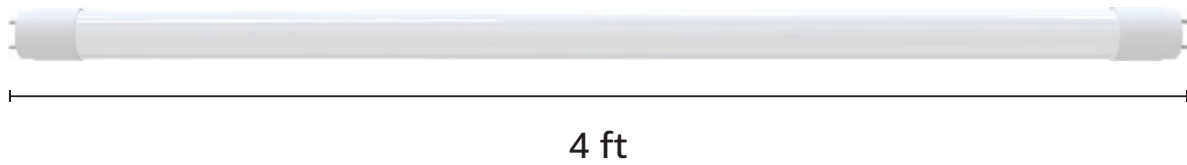

## 25 Pack 14.5 W T8 4 ft LED Tube Light

5 YEAR  
WARRANTY

30 DAYS  
Money Back  
Guarantee

⚡  
120-277 V

### Product Features

- **Type A.** Works with extra electronic ballast. 17W in total. Plug and play.
- **High lumen.** 2200 lm.
- **High efficiency.** 150 lm/w. Save more electricity bill.
- **120-277 Voltage.**
- **No over-heating.**

**Product Information**

SKU	190007-DW-US-25	Power Consumption (W)	14.5
Brightness (lm)	2200	Fluorescent Equivalent(W)	32
LED Quantity	120	Light Color	Daylight White
Dimmable	Non-dimmable	CRI	> 80
Beam Angle (Degree)	150	Frequency (hz)	60
Power Factor	>0.9	Diameter (in)	1.1
Length (in)	48	Net Weight (lb)	0.46
Package Quantity	Pack of 25 Units	Warranty	5 Years

**Product Dimensions**

**Installation**

Photometric Data

OUTDOOR PHOTOMETRIC REPORT

**MANUFACTURER:** Lepro  
**SKU NO.:** 190007-DW-US-25  
**LAMP OUTPUT:** 1 lamp, rated Lumens/lamp: 2869.7  
**MAX CANADELA:** 515.0 at Horizontal: 90°, Vertical: 7°  
**LUMINOUS OPENING:** Point