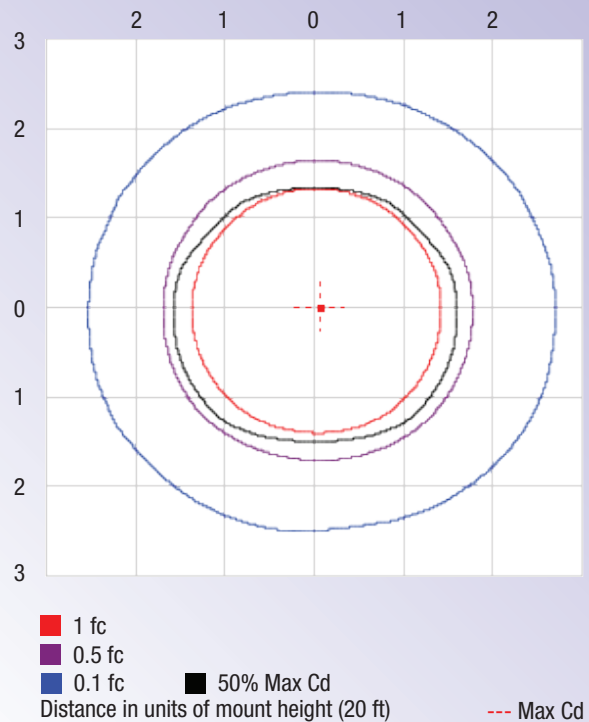

Product Information

SKU	340017-DW-US	Color Consistency (SDCM)	<6
Power Consumption (W)	100	Brightness (lm)	10000
Light Color	Daylight White	Color Temperature (K)	5000
Dimmable	Non-dimmable	CRI	≥80
Beam Angle (Degree)	110	Input Voltage (v)	110-130V AC
Frequency (hz)	50	Power Factor	>0.9
Lifespan (h)	30000	Length (in)	10.61
Width (in)	9.06	Height (in)	1.65
Net Weight (lb)	2.87	Material	Glass, Aluminum
Waterproof	Yes	Protection Rating	IP65
Certification	FCC	Package Quantity	Pack of 1 Unit
Warranty	3 Years		

Product Dimensions

Photometric Data

[Download IES](#)

OUTDOOR PHOTOMETRIC REPORT

MANUFACTURER: Lepro
SKU NO.: 340017-DW-US
DESCRIPTION: FLOOD LIGHT 100W 10000LM IP65 5000K
LAMP OUTPUT: 1 lamp, rated Lumens/lamp: 10000
MAX CD: 3,682.2 at Horizontal: 5°, Vertical: 0°
LUMINOUS OPENING: Point
NEMA TYPE: 7 X 7

LUMENS PER ZONE

ZONE	LUMENS	% TOTAL
0-10	349.1	3.50%
10-20	1,008.20	10.10%
20-30	1,548.60	15.50%
30-40	1,888.00	18.90%
40-50	1,959.70	19.60%
50-60	1,709.70	17.10%
60-70	1,109.20	11.10%
70-80	394.7	3.90%
80-90	33.7	0.30%

Candela Distribution

Isofootcandle Plot

ILLUMINANCE AT A DISTANCE

	CENTER BEAM	BEAM WIDTH	
4 ft	229.89 fc	11.3 ft	12.3 ft
8 ft	57.47 fc	22.6 ft	24.5 ft
12 ft	25.54 fc	34.0 ft	36.8 ft
16 ft	14.37 fc	45.3 ft	49.1 ft
20 ft	9.20 fc	56.6 ft	61.4 ft