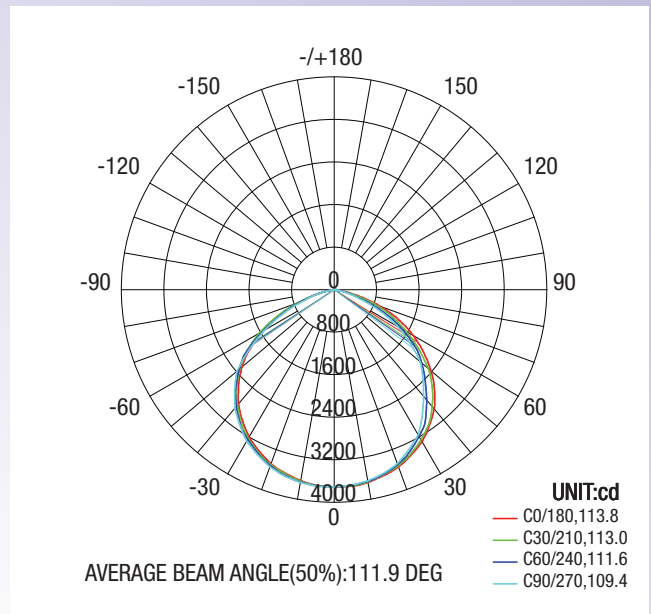

## Product Information

Certification SKU	ETL FCC 340017-DW-US	Color Consistency (SDCM)	<6
Power Consumption (W)	100	Brightness (lm)	10000
Light Color	Daylight White	Color Temperature (K)	5000
Dimmable	Non-dimmable	CRI	≥80
Beam Angle (Degree)	110	Input Voltage (v)	110-130V AC
Frequency (hz)	50	Power Factor	>0.9
Lifespan (h)	30000	Length (in)	10.61
Width (in)	9.06	Height (in)	1.65
Net Weight (lb)	2.87	Material	Glass, Aluminum
Waterproof	Yes	Protection Rating	IP65
Certification	ETL FCC	Package Quantity	Pack of 1 Unit
Warranty	3 Years		

## Product Dimensions

Photometric Data

[Download IES](#)

**OUTDOOR PHOTOMETRIC REPORT**

**MANUFACTURER:** Lepro  
**SKU NO.:** 340017-DW-US  
**DESCRIPTION:** FLOOD LIGHT 100W 10000LM IP65 5000K  
**LAMP OUTPUT:** 1 lamp, rated Lumens/lamp: 10000  
**MAX CD:** 3,682.2 at Horizontal: 5°, Vertical: 0°  
**LUMINOUS OPENING:** Point  
**NEMA TYPE:** 7 X 7

**LUMENS PER ZONE**

ZONE	LUMENS	% TOTAL
0-10	349.1	3.50%
10-20	1,008.20	10.10%
20-30	1,548.60	15.50%
30-40	1,888.00	18.90%
40-50	1,959.70	19.60%
50-60	1,709.70	17.10%
60-70	1,109.20	11.10%
70-80	394.7	3.90%
80-90	33.7	0.30%

**Candela Distribution**

**Isofootcandle Plot**

**ILLUMINANCE AT A DISTANCE**

	CENTER BEAM	BEAM WIDTH	
4 ft	229.89 fc	11.3 ft	12.3 ft
8 ft	57.47 fc	22.6 ft	24.5 ft
12 ft	25.54 fc	34.0 ft	36.8 ft
16 ft	14.37 fc	45.3 ft	49.1 ft
20 ft	9.20 fc	56.6 ft	61.4 ft