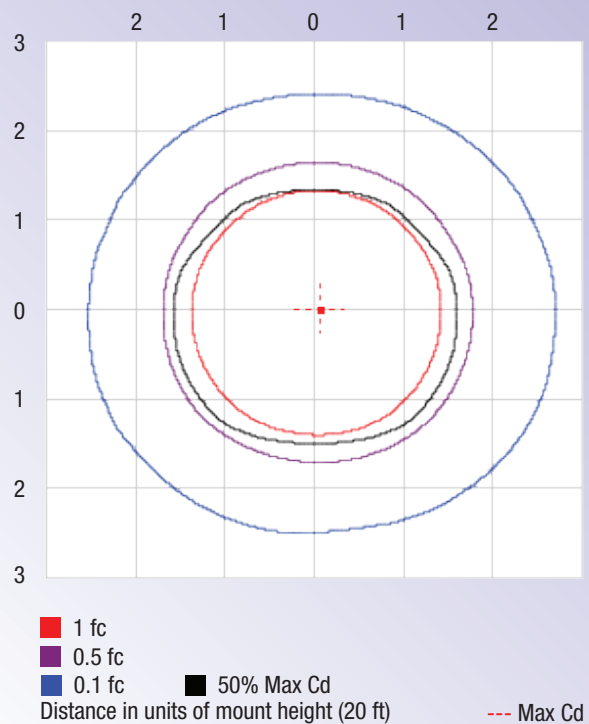

## Product Dimensions

Photometric Data

[Download IES](#)

**OUTDOOR PHOTOMETRIC REPORT**

**MANUFACTURER:** Lepro  
**SKU NO.:** 340017-DW-US  
**DESCRIPTION:** FLOOD LIGHT 100W 10000LM IP65 5000K  
**LAMP OUTPUT:** 1 lamp, rated Lumens/lamp: 10000  
**MAX CD:** 3,682.2 at Horizontal: 5°, Vertical: 0°  
**LUMINOUS OPENING:** Point  
**NEMA TYPE:** 7 X 7

**LUMENS PER ZONE**

ZONE	LUMENS	% TOTAL
0-10	349.1	3.50%
10-20	1,008.20	10.10%
20-30	1,548.60	15.50%
30-40	1,888.00	18.90%
40-50	1,959.70	19.60%
50-60	1,709.70	17.10%
60-70	1,109.20	11.10%
70-80	394.7	3.90%
80-90	33.7	0.30%

**Candela Distribution**

**Isofootcandle Plot**

**ILLUMINANCE AT A DISTANCE**

	CENTER BEAM	BEAM WIDTH	
4 ft	229.89 fc	11.3 ft	12.3 ft
8 ft	57.47 fc	22.6 ft	24.5 ft
12 ft	25.54 fc	34.0 ft	36.8 ft
16 ft	14.37 fc	45.3 ft	49.1 ft
20 ft	9.20 fc	56.6 ft	61.4 ft

■ Vert. Spread: 109.5°    ■ Horiz. Spread: 113.8°

**Other Models**

SKU	Power (W)	Lumen (lm)	CCT	Voltage	Beam Angle	Life Hrs	CRI	Website
340017-DW-US	100	10000	5000K	110-130V	110°	30,000	>80	 <a href="#">Visit</a>
340018-DW-US	150	15000	5000K	110-130V	110°	30,000	>80	 <a href="#">Visit</a>
340019-DW-US	200	20000	5000K	110-130V	110°	30,000	>80	 <a href="#">Visit</a>