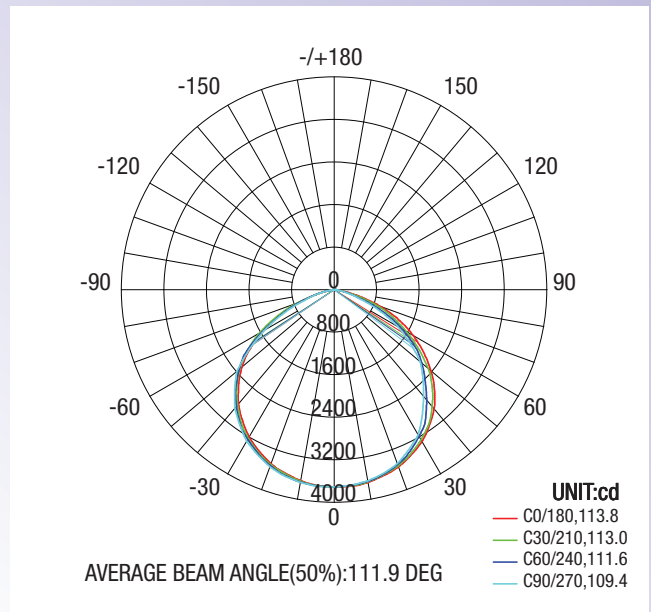

Product Information

SKU	340017-DW-US	Color Consistency (SDCM)	<6
Power Consumption (W)	100	Brightness (lm)	10000
Light Color	Daylight White	Color Temperature (K)	5000
Dimmable	Non-dimmable	CRI	≥80
Beam Angle (Degree)	110	Input Voltage (v)	110-130V AC
Frequency (hz)	50	Power Factor	>0.9
Lifespan (h)	30000	Length (in)	10.61
Width (in)	9.06	Height (in)	1.65
Net Weight (lb)	2.87	Material	Glass, Aluminum
Waterproof	Yes	Protection Rating	IP65
Certification	FCC	Package Quantity	Pack of 1 Unit
Warranty	3 Years		

Product Dimensions

Photometric Data

[Download IES](#)

OUTDOOR PHOTOMETRIC REPORT

MANUFACTURER: Lepro
SKU NO.: 340017-DW-US
DESCRIPTION: FLOOD LIGHT 100W 10000LM IP65 5000K
LAMP OUTPUT: 1 lamp, rated Lumens/lamp: 10000
MAX CD: 3,682.2 at Horizontal: 5°, Vertical: 0°
LUMINOUS OPENING: Point
NEMA TYPE: 7 X 7

LUMENS PER ZONE

ZONE	LUMENS	% TOTAL
0-10	349.1	3.50%
10-20	1,008.20	10.10%
20-30	1,548.60	15.50%
30-40	1,888.00	18.90%
40-50	1,959.70	19.60%
50-60	1,709.70	17.10%
60-70	1,109.20	11.10%
70-80	394.7	3.90%
80-90	33.7	0.30%

Candela Distribution

Isofootcandle Plot

ILLUMINANCE AT A DISTANCE

	CENTER BEAM	BEAM WIDTH	
4 ft	229.89 fc	11.3 ft	12.3 ft
8 ft	57.47 fc	22.6 ft	24.5 ft
12 ft	25.54 fc	34.0 ft	36.8 ft
16 ft	14.37 fc	45.3 ft	49.1 ft
20 ft	9.20 fc	56.6 ft	61.4 ft