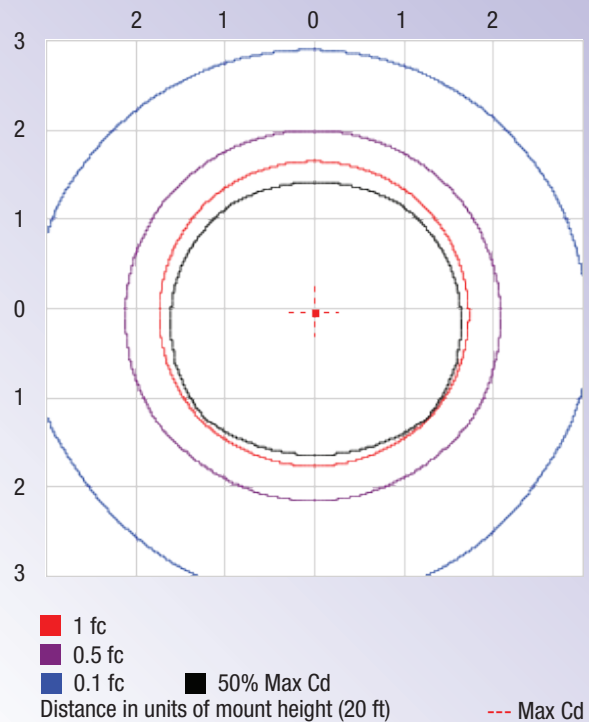

## Product Information

SKU	340019-DW-US	Power Consumption (W)	200
Brightness (lm)	20000	Light Color	Daylight White
Color Temperature (K)	5000	Dimmable	Non-dimmable
CRI	≥80	Beam Angle (Degree)	110
Input Voltage (v)	110-130V AC	Frequency (hz)	50
Power Factor	>0.9	Lifespan (h)	30000
Length (in)	15.91	Width (in)	13.03
Height (in)	1.71	Net Weight (lb)	6.83
Waterproof	Yes	Protection Rating	IP65
Certification	FCC	Package Quantity	Pack of 1 Unit
Warranty	3 Years		

## Product Dimensions

Photometric Data

[Download IES](#)

**OUTDOOR PHOTOMETRIC REPORT**

**MANUFACTURER:** Lepro  
**SKU NO.:** 340019-DW-US  
**DESCRIPTION:** FLOOD LIGHT 200W 20000LM IP65 5000K  
**LAMP OUTPUT:** 1 lamp, rated Lumens/lamp: 20000  
**MAX CD:** 7,061.8 at Horizontal: -3°, Vertical: 0°  
**LUMINOUS OPENING:** Point  
**NEMA TYPE:** 7 X 7

**LUMENS PER ZONE**

ZONE	LUMENS	% TOTAL
0-10	668.9	3.3%
10-20	1,930.0	9.6%
20-30	2,963.7	14.8%
30-40	3,632.7	18.2%
40-50	3,820.2	19.1%
50-60	3,411.8	17.1%
60-70	2,377.6	11.9%
70-80	1,051.2	5.3%
80-90	145.7	0.7%

**Candela Distribution**

**Isofootcandle Plot**

**ILLUMINANCE AT A DISTANCE**

	CENTER BEAM	BEAM WIDTH	
4 ft	440.81 fc	12.1 ft	12.5 ft
8 ft	110.20 fc	24.3 ft	25.0 ft
12 ft	48.98 fc	36.4 ft	37.6 ft
16 ft	27.55 fc	48.6 ft	50.1 ft
20 ft	17.63 fc	60.7 ft	62.6 ft