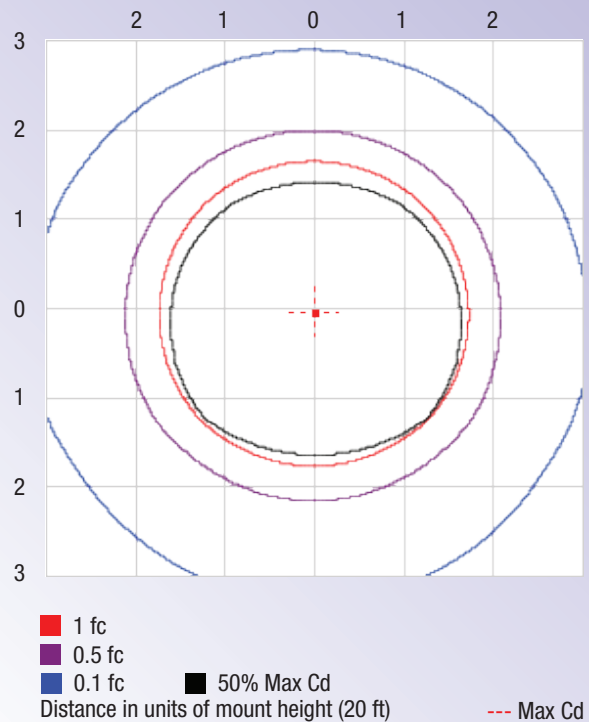

Photometric Data

[Download IES](#)

OUTDOOR PHOTOMETRIC REPORT

**MANUFACTURER:** Lepro  
**SKU NO.:** 340019-DW-US  
**DESCRIPTION:** FLOOD LIGHT 200W 20000LM IP65 5000K  
**LAMP OUTPUT:** 1 lamp, rated Lumens/lamp: 20000  
**MAX CD:** 7,061.8 at Horizontal: -3°, Vertical: 0°  
**LUMINOUS OPENING:** Point  
**NEMA TYPE:** 7 X 7

LUMENS PER ZONE

ZONE	LUMENS	% TOTAL
0-10	668.9	3.3%
10-20	1,930.0	9.6%
20-30	2,963.7	14.8%
30-40	3,632.7	18.2%
40-50	3,820.2	19.1%
50-60	3,411.8	17.1%
60-70	2,377.6	11.9%
70-80	1,051.2	5.3%
80-90	145.7	0.7%

Candela Distribution

Isofootcandle Plot

ILLUMINANCE AT A DISTANCE

	CENTER BEAM	BEAM WIDTH	
4 ft	440.81 fc	12.1 ft	12.5 ft
8 ft	110.20 fc	24.3 ft	25.0 ft
12 ft	48.98 fc	36.4 ft	37.6 ft
16 ft	27.55 fc	48.6 ft	50.1 ft
20 ft	17.63 fc	60.7 ft	62.6 ft

■ Vert. Spread: 113.3°    ■ Horiz. Spread: 114.9°