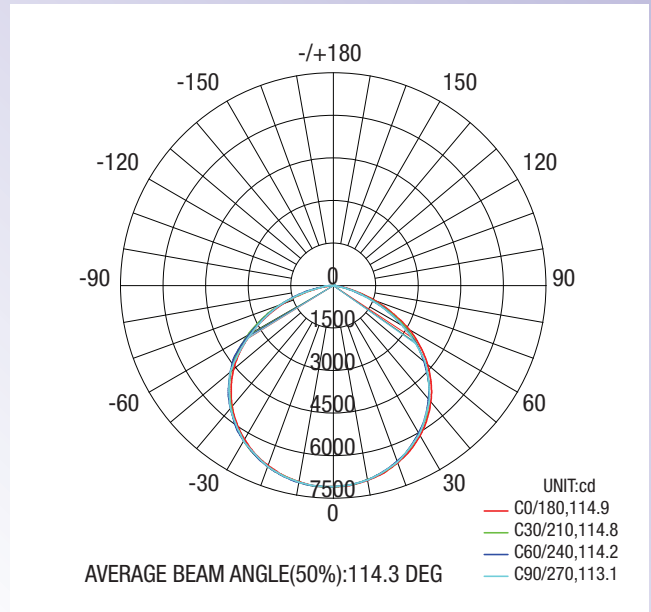

## Product Information

SKU	340019-DW-US	Power Consumption (W)	200
Brightness (lm)	20000	Light Color	Daylight White
Color Temperature (K)	5000	Dimmable	Non-dimmable
CRI	≥80	Beam Angle (Degree)	110
Input Voltage (v)	110-130V AC	Frequency (hz)	50
Power Factor	>0.9	Lifespan (h)	30000
Length (in)	15.91	Width (in)	13.03
Height (in)	1.71	Net Weight (lb)	6.83
Waterproof	Yes	Protection Rating	IP65
Certification	FCC	Package Quantity	Pack of 1 Unit
Warranty	3 Years		

## Product Dimensions

Photometric Data

[Download IES](#)

**OUTDOOR PHOTOMETRIC REPORT**

**MANUFACTURER:** Lepro  
**SKU NO.:** 340019-DW-US  
**DESCRIPTION:** FLOOD LIGHT 200W 20000LM IP65 5000K  
**LAMP OUTPUT:** 1 lamp, rated Lumens/lamp: 20000  
**MAX CD:** 7,061.8 at Horizontal: -3°, Vertical: 0°  
**LUMINOUS OPENING:** Point  
**NEMA TYPE:** 7 X 7

**LUMENS PER ZONE**

ZONE	LUMENS	% TOTAL
0-10	668.9	3.3%
10-20	1,930.0	9.6%
20-30	2,963.7	14.8%
30-40	3,632.7	18.2%
40-50	3,820.2	19.1%
50-60	3,411.8	17.1%
60-70	2,377.6	11.9%
70-80	1,051.2	5.3%
80-90	145.7	0.7%

**Candela Distribution**

**Isofootcandle Plot**

**ILLUMINANCE AT A DISTANCE**

	CENTER BEAM	BEAM WIDTH	
4 ft	440.81 fc	12.1 ft	12.5 ft
8 ft	110.20 fc	24.3 ft	25.0 ft
12 ft	48.98 fc	36.4 ft	37.6 ft
16 ft	27.55 fc	48.6 ft	50.1 ft
20 ft	17.63 fc	60.7 ft	62.6 ft