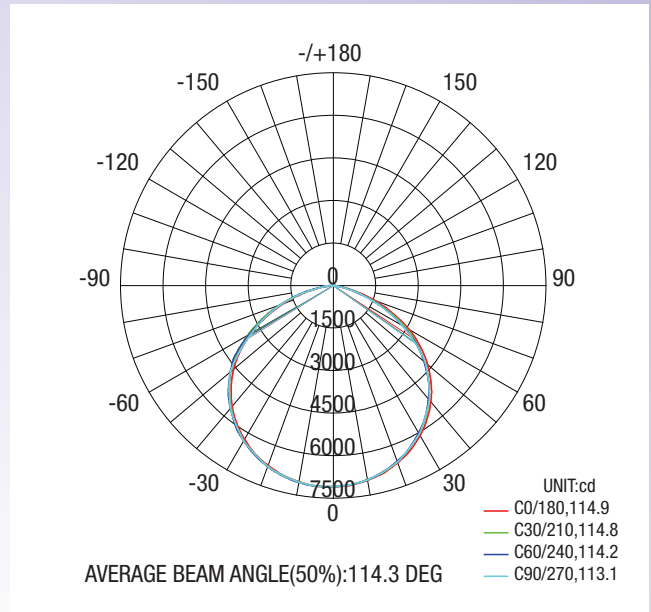

Photometric Data

[Download IES](#)

OUTDOOR PHOTOMETRIC REPORT

**MANUFACTURER:** Lepro  
**SKU NO.:** 340019-DW-US  
**DESCRIPTION:** FLOOD LIGHT 200W 20000LM IP65 5000K  
**LAMP OUTPUT:** 1 lamp, rated Lumens/lamp: 20000  
**MAX CD:** 7,061.8 at Horizontal: -3°, Vertical: 0°  
**LUMINOUS OPENING:** Point  
**NEMA TYPE:** 7 X 7

LUMENS PER ZONE

ZONE	LUMENS	% TOTAL
0-10	668.9	3.3%
10-20	1,930.0	9.6%
20-30	2,963.7	14.8%
30-40	3,632.7	18.2%
40-50	3,820.2	19.1%
50-60	3,411.8	17.1%
60-70	2,377.6	11.9%
70-80	1,051.2	5.3%
80-90	145.7	0.7%

Candela Distribution

Isofootcandle Plot

ILLUMINANCE AT A DISTANCE

	CENTER BEAM	BEAM WIDTH	
4 ft	440.81 fc	12.1 ft	12.5 ft
8 ft	110.20 fc	24.3 ft	25.0 ft
12 ft	48.98 fc	36.4 ft	37.6 ft
16 ft	27.55 fc	48.6 ft	50.1 ft
20 ft	17.63 fc	60.7 ft	62.6 ft