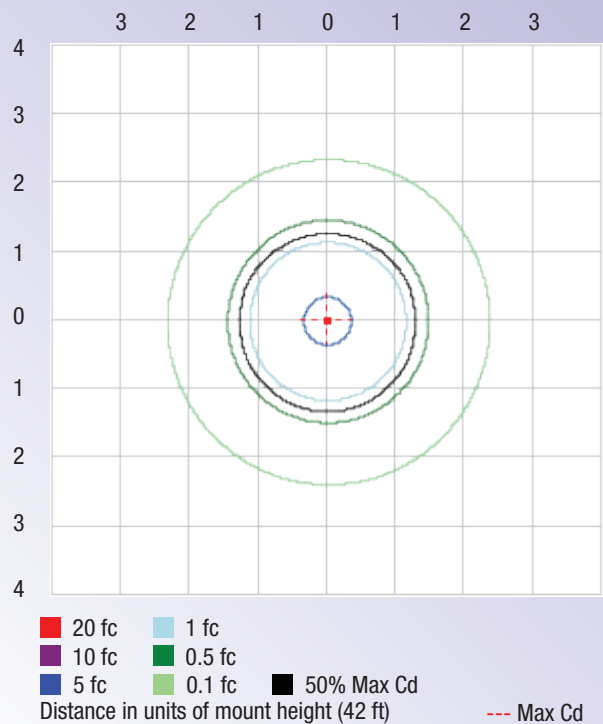

**Product Dimensions**

Photometric Data

[Download IES](#)

**OUTDOOR PHOTOMETRIC REPORT**

**MANUFACTURER:** Lepro  
**SKU NO.:** 350008-NW-US  
**LAMP OUTPUT:** 1 LAMP, RATED LUMENS/LAMP: 29528.5  
**MAX CANADELA:** 11,291.3 AT HORIZONTAL: 270°, VERTICAL: 1°  
**LUMINOUS OPENING:** Point  
**NEMA TYPE:** 7 X 7

**LUMENS PER ZONE**

| ZONE  | LUMENS  | % TOTAL |
|-------|---------|---------|
| 0-10  | 1,066.0 | 3.6%    |
| 10-20 | 3,039.9 | 10.3%   |
| 20-30 | 4,552.2 | 15.4%   |
| 30-40 | 5,351.0 | 18.1%   |
| 40-50 | 5,321.5 | 18.0%   |
| 50-60 | 4,552.8 | 15.4%   |
| 60-70 | 3,282.3 | 11.1%   |
| 70-80 | 1,795.5 | 6.1%    |
| 80-90 | 455.6   | 1.5%    |

**Polar Candela Distribution**

**ILLUMINANCE AT A DISTANCE**

|       | CENTER BEAM FC | BEAM WIDTH |          |
|-------|----------------|------------|----------|
| 7 ft  | 230.12 fc      | 17.5 ft    | 18.1 ft  |
| 14 ft | 57.53 fc       | 35.0 ft    | 36.2 ft  |
| 21 ft | 25.57 fc       | 52.6 ft    | 54.3 ft  |
| 28 ft | 14.38 fc       | 70.1 ft    | 72.5 ft  |
| 35 ft | 9.20 fc        | 87.6 ft    | 90.6 ft  |
| 42 ft | 6.39 fc        | 105.1 ft   | 108.7 ft |

■ Vert. Spread: 102.7°    ■ Horiz. Spread: 104.6°

**Isofootcandle Plot**

**Other Models**

| SKU          | Power (w) | Lumen (lm) | CCT    | Input Voltage | Beam Angle | Life Hrs | CRI | Equivalent Power(w) | Website   |
|--------------|-----------|------------|--------|---------------|------------|----------|-----|---------------------|---|
| 350007-NW-US | 165       | 22,000     | 5000 K | 120-277 V     | 110°       | 50,000   | 80  | 400                 |  <a href="#">Visit</a> |
| 350008-NW-US | 220       | 30,000     | 5000 K | 120-277 V     | 110°       | 50,000   | 80  | 500                 |  <a href="#">Visit</a> |