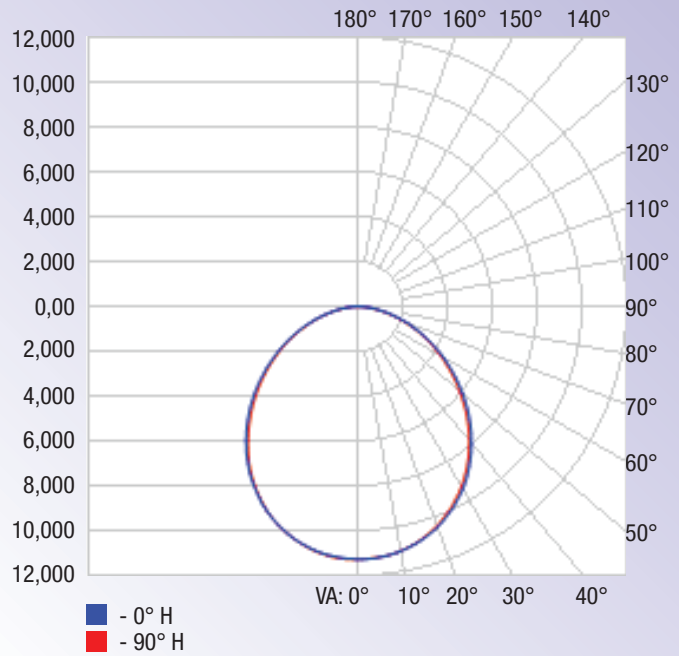

**Product Dimensions**

Photometric Data

[Download IES](#)

**OUTDOOR PHOTOMETRIC REPORT**

**MANUFACTURER:** Lepro  
**SKU NO.:** 350008-NW-US  
**LAMP OUTPUT:** 1 LAMP, RATED LUMENS/LAMP: 29528.5  
**MAX CANADELA:** 11,291.3 AT HORIZONTAL: 270°, VERTICAL: 1°  
**LUMINOUS OPENING:** Point  
**NEMA TYPE:** 7 X 7

**LUMENS PER ZONE**

| ZONE  | LUMENS  | % TOTAL |
|-------|---------|---------|
| 0-10  | 1,066.0 | 3.6%    |
| 10-20 | 3,039.9 | 10.3%   |
| 20-30 | 4,552.2 | 15.4%   |
| 30-40 | 5,351.0 | 18.1%   |
| 40-50 | 5,321.5 | 18.0%   |
| 50-60 | 4,552.8 | 15.4%   |
| 60-70 | 3,282.3 | 11.1%   |
| 70-80 | 1,795.5 | 6.1%    |
| 80-90 | 455.6   | 1.5%    |

**Polar Candela Distribution**

**ILLUMINANCE AT A DISTANCE**

|       | CENTER BEAM FC | BEAM WIDTH |          |
|-------|----------------|------------|----------|
| 7 ft  | 230.12 fc      | 17.5 ft    | 18.1 ft  |
| 14 ft | 57.53 fc       | 35.0 ft    | 36.2 ft  |
| 21 ft | 25.57 fc       | 52.6 ft    | 54.3 ft  |
| 28 ft | 14.38 fc       | 70.1 ft    | 72.5 ft  |
| 35 ft | 9.20 fc        | 87.6 ft    | 90.6 ft  |
| 42 ft | 6.39 fc        | 105.1 ft   | 108.7 ft |

■ Vert. Spread: 102.7°    ■ Horiz. Spread: 104.6°

**Isofootcandle Plot**

**Other Models**

| SKU          | Power (w) | Lumen (lm) | CCT    | Input Voltage | Beam Angle | Life Hrs | CRI | Equivalent Power(w) | Website   |
|--------------|-----------|------------|--------|---------------|------------|----------|-----|---------------------|---|
| 350007-NW-US | 165       | 22,000     | 5000 K | 120-277 V     | 110°       | 50,000   | 80  | 400                 |  <a href="#">Visit</a> |
| 350008-NW-US | 220       | 30,000     | 5000 K | 120-277 V     | 110°       | 50,000   | 80  | 500                 |  <a href="#">Visit</a> |