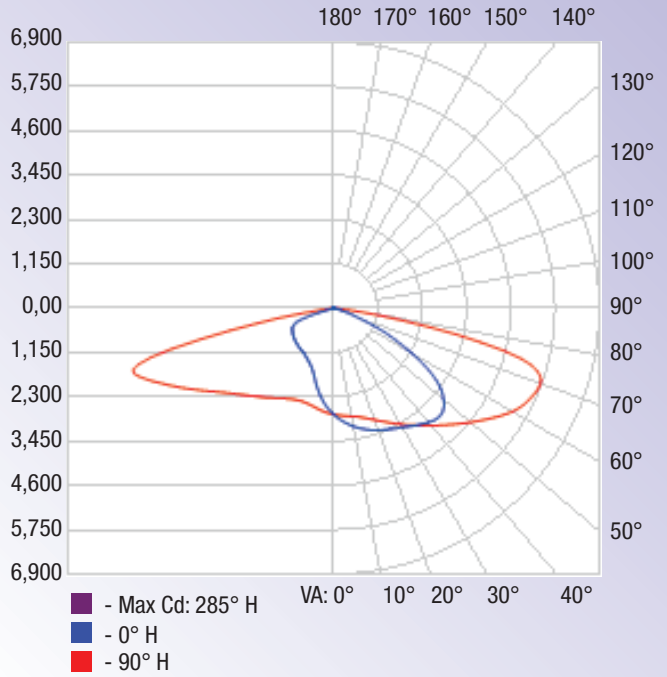

<https://youtu.be/aiF6jmOLdMw>

<https://youtu.be/u2n7CnK-YpQ>

Product Information

SKU	620001-NW-US-LC	Color Consistency (SDCM)	<6
Power Consumption (W)	100	Brightness (lm)	13000
Metal Halide Equivalent(W)	300	LED Quantity	98
Light Color	Daylight White	Color Temperature (K)	5000
Dimmable	Dimmable	Light Distribution Type	Type III
CRI	70	Input Voltage (v)	120-277V AC
Frequency (hz)	50/60	Power Factor	0.95
Lifespan (h)	50000	Length (in)	23.62
Width (in)	14.76	Height (in)	5.91
Net Weight (lb)	15.21	Material	Aluminum
Waterproof	Yes	Protection Rating	IP65
Safety Rating	UL	Package Quantity	Pack of 1 Unit
Warranty	5 Years	Energy Rating	DLC5.1

Product Dimensions

Photometric Data

[Download IES](#)

OUTDOOR PHOTOMETRIC REPORT

MANUFACTURER: Lepro
SKU NO.: 620001-NW-US-LC
LAMP OUTPUT: 1 lamp, rated Lumens / lamp: 13364
MAX CANDELA: 6,863.1 AT HORIZONTAL: 285°, VERTICAL: 74°
LUMINOUS OPENING: RECTANGLE W/LUMINOUS SIDES
 (L: 24.41", W: 2.76", H: 2.76")
NEMA TYPE: 7 X 6

LUMENS PER ZONE

ZONE	LUMENS	% TOTAL
0-10	260.1	1.9%
10-20	753.2	5.6%
20-30	1,230.9	9.2%
30-40	1,729.9	13.0%
40-50	2,246.2	16.8%
50-60	2,643.7	19.8%
60-70	2,589.6	19.4%
70-80	1,630.9	12.2%
80-90	159.7	1.2%

Polar Candela Distribution

ILLUMINANCE AT A DISTANCE

	CENTER BEAM FC		BEAM WIDTH	
	FC	Width	FC	Width
2 ft	685.78	3.7 ft	16.4	ft
4 ft	171.44	7.3 ft	32.9	ft
6 ft	76.20	11.0 ft	49.3	ft
8 ft	42.86	14.7 ft	65.7	ft
10 ft	27.43	18.3 ft	82.2	ft
12 ft	19.05	22.0 ft	98.6	ft
14 ft	14.00	25.7 ft	115.0	ft
16 ft	10.72	29.3 ft	131.4	ft