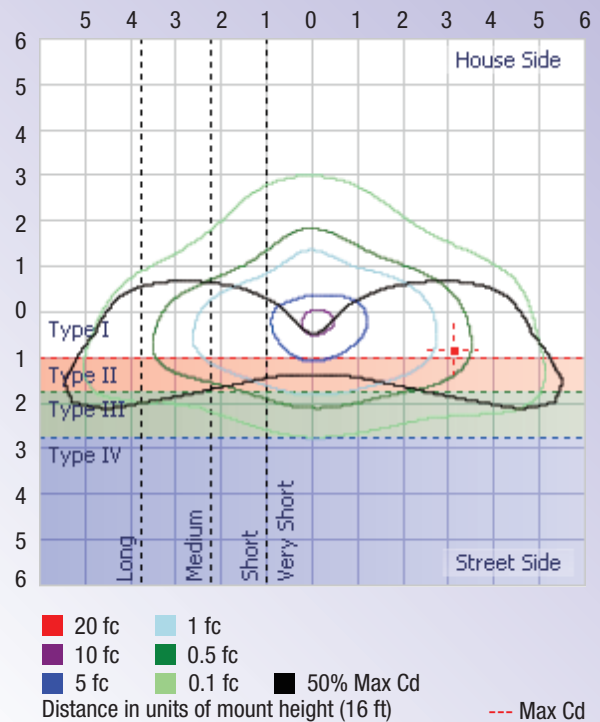

Product Dimensions

Photometric Data

[Download IES](#)

OUTDOOR PHOTOMETRIC REPORT

MANUFACTURER: Lepro
SKU NO.: 620001-NW-US-LC
LAMP OUTPUT: 1 lamp, rated Lumens / lamp: 13364
MAX CANDELA: 6,863.1 AT HORIZONTAL: 285°, VERTICAL: 74°
LUMINOUS OPENING: RECTANGLE W/LUMINOUS SIDES
 (L: 24.41", W: 2.76", H: 2.76")
NEMA TYPE: 7 X 6

LUMENS PER ZONE

ZONE	LUMENS	% TOTAL
0-10	260.1	1.9%
10-20	753.2	5.6%
20-30	1,230.9	9.2%
30-40	1,729.9	13.0%
40-50	2,246.2	16.8%
50-60	2,643.7	19.8%
60-70	2,589.6	19.4%
70-80	1,630.9	12.2%
80-90	159.7	1.2%

Polar Candela Distribution

ILLUMINANCE AT A DISTANCE

	CENTER BEAM FC		BEAM WIDTH	
	FC	Width	FC	Width
2 ft	685.78	3.7 ft	16.4	ft
4 ft	171.44	7.3 ft	32.9	ft
6 ft	76.20	11.0 ft	49.3	ft
8 ft	42.86	14.7 ft	65.7	ft
10 ft	27.43	18.3 ft	82.2	ft
12 ft	19.05	22.0 ft	98.6	ft
14 ft	14.00	25.7 ft	115.0	ft
16 ft	10.72	29.3 ft	131.4	ft

■ Vert. Spread: 85.0° ■ Horiz. Spread: 152.6°

Isofootcandle Plot

Other Models

SKU	Power (w)	Lumen (lm)	CCT	Input Voltage	Light Distribution	Life Hrs	CRI	Equivalent Power(w)	Website
620001-NW-US-LC	100	13,000	5,000K	120-277 V	Type III	50,000	70	300	Visit
620002-NW-US-LC	150	19,500	5,000K	120-277 V	Type III	50,000	70	400	Visit
620003-NW-US-LC	200	26,000	5,000K	120-277 V	Type III	50,000	70	500	Visit
620004-NW-US-LC	300	39,000	5,000K	120-277 V	Type III	50,000	70	1000	Visit