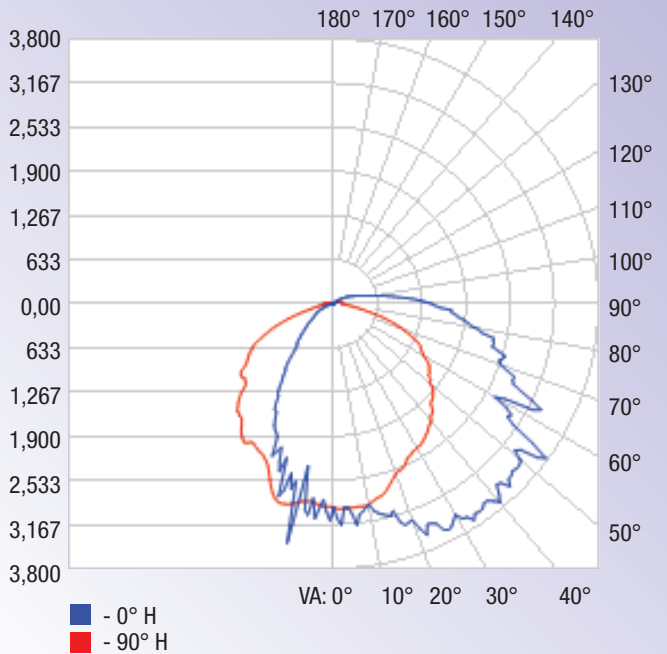

Product Information

SKU	630002-NW-US	EAN Code	4894495032495
Color Consistency (SDCM)	<6	Power Consumption (W)	80
Brightness (lm)	10000	Metal Halide Equivalent (W)	300
LED Quantity	280	Color Temperature (K)	5000
Ambient Light Sensor	ON < 25 Lux; OFF > 100 Lux	CRI	80
Beam Angle (Degree)	110	Input Voltage (v)	120-277V AC
Frequency (hz)	50/60	Power Factor	>0.9
Lifespan (h)	50000	Length (in)	14.21
Width (in)	9.25	Height (in)	9.92
Net Weight (lb)	6.61	Material	Aluminum
Waterproof	Yes	Protection Rating	IP65
Safety Rating	UL	Package Quantity	Pack of 1 Unit
Warranty	5 Years		

Product Dimensions

Photometric Data

[Download IES](#)

OUTDOOR PHOTOMETRIC REPORT

MANUFACTURER: Lepro
SKU NO.: 630002-NW-US
LAMP OUTPUT: 1 lamp, rated Lumens / lamp: 10268.9
MAX CANDELA: 3,759.8 AT HORIZONTAL: 54°, VERTICAL: 1°
LUMINOUS OPENING: Point
NEMA TYPE: 7 X 7

LUMENS PER ZONE

ZONE	LUMENS	% TOTAL
0-30	2,278.6	22.2%
0-40	3,707.4	36.1%
0-60	6,682.3	65.1%
60-90	2,902.5	28.3%
70-100	1,980.9	19.3%
90-120	612.8	6%
0-90	9,584.8	93.3%
90-180	683.7	6.7%
0-180	10,267.5	100%

Polar Candela Distribution

Isofootcandle Plot

ILLUMINANCE AT A DISTANCE

	CENTER BEAM FC	BEAM WIDTH	
2 ft	730.18 fc	5.4 ft	5.7 ft
4 ft	182.54 fc	10.8 ft	11.5 ft
6 ft	81.13 fc	16.2 ft	17.2 ft
8 ft	45.64 fc	21.6 ft	22.9 ft
10 ft	29.21 fc	27.0 ft	28.7 ft