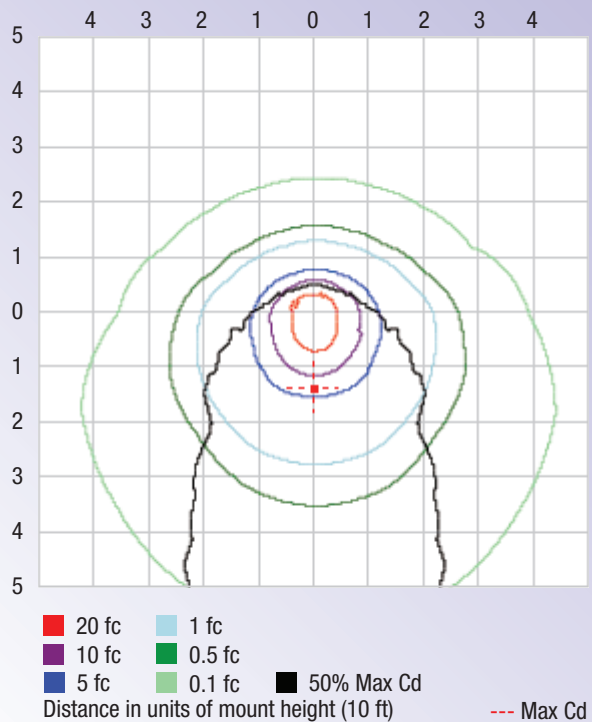

Product Information

SKU	630002-NW-US	EAN Code	4894495032495
Color Consistency (SDCM)	<6	Power Consumption (W)	80
Brightness (lm)	10000	Metal Halide Equivalent (W)	300
LED Quantity	280	Color Temperature (K)	5000
Ambient Light Sensor	ON < 25 Lux; OFF > 100 Lux	CRI	80
Beam Angle (Degree)	110	Input Voltage (v)	120-277V AC
Frequency (hz)	50/60	Power Factor	>0.9
Lifespan (h)	50000	Length (in)	14.21
Width (in)	9.25	Height (in)	9.92
Net Weight (lb)	6.61	Material	Aluminum
Waterproof	Yes	Protection Rating	IP65
Safety Rating	UL	Package Quantity	Pack of 1 Unit
Warranty	5 Years		

Product Dimensions

Photometric Data

[Download IES](#)

OUTDOOR PHOTOMETRIC REPORT

MANUFACTURER: Lepro
SKU NO.: 630002-NW-US
LAMP OUTPUT: 1 lamp, rated Lumens / lamp: 10268.9
MAX CANDELA: 3,759.8 AT HORIZONTAL: 54°, VERTICAL: 1°
LUMINOUS OPENING: Point
NEMA TYPE: 7 X 7

LUMENS PER ZONE

ZONE	LUMENS	% TOTAL
0-30	2,278.6	22.2%
0-40	3,707.4	36.1%
0-60	6,682.3	65.1%
60-90	2,902.5	28.3%
70-100	1,980.9	19.3%
90-120	612.8	6%
0-90	9,584.8	93.3%
90-180	683.7	6.7%
0-180	10,267.5	100%

Polar Candela Distribution

Isofootcandle Plot

ILLUMINANCE AT A DISTANCE

	CENTER BEAM FC	BEAM WIDTH	
2 ft	730.18 fc	5.4 ft	5.7 ft
4 ft	182.54 fc	10.8 ft	11.5 ft
6 ft	81.13 fc	16.2 ft	17.2 ft
8 ft	45.64 fc	21.6 ft	22.9 ft
10 ft	29.21 fc	27.0 ft	28.7 ft