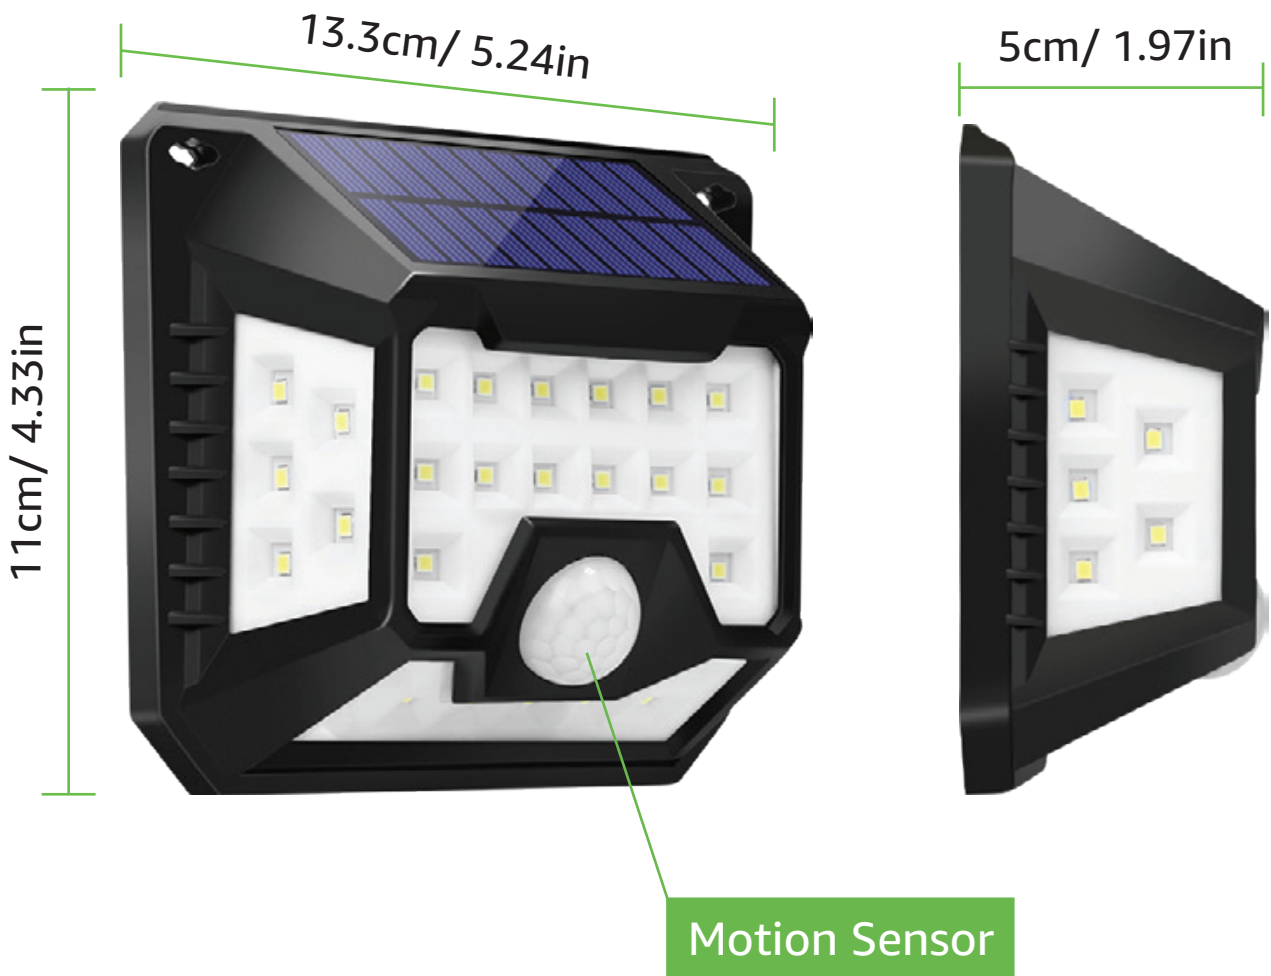

2 W LED Solar Lights

Product Features

- **Brighter And Wider Lighting:** With a four-sided design and 270° angle, each lamp's 32 LEDs provide excellent illumination for wide areas like gardens, courtyards, driveways, front doors, garages, patios, decks, and more.
- **Solar-Powered Light:** Converts sunlight into electricity during daytime and illuminates at night for 30 seconds whenever motion is detected.
- **Works All Night:** 6-8 hours of sunlight exposure provides for 200, 30-second bursts of light, perfect for detecting motion all night long. Reduce your carbon emission and save on electricity.
- **Motion Sensor Function:** Sensitive PIR sensors detect human motion from 16-26 ft. within a 120° angle. Each lamp activates automatically upon motion, then turns off after 30 seconds.
- **IP64 Waterproof and Durable:** Our Solar Motion Sensor Outdoor Lights are both water and heat resistant, perfect even in extreme weather conditions.

Product Information

SKU	640001-DW-4	Power Consumption (W)	2
Style	Modern	Brightness (lm)	220
Light Color	Daylight White	Color Temperature (K)	6500
Dimmable	Non-dimmable	Material	Plastic
Power Source	Solar	Waterproof	Yes
Package Quantity	Pack of 4 Units	Warranty	2 Years
Motion Sensor	Yes		

Product Dimensions

Other Models

SKU	Power (w)	Lumen (lm)	CCT	Beam Angle	Package Quantity	Website
640001-DW-4	2	220	6,500K	270	4	Visit
640002-DW	8	600	6,500K	270	1	Visit
640002-DW-2	8	600	6,500K	270	2	Visit
640003-DW	12	1000	6,500K	270	1	Visit
640003-DW-2	12	1000	6,500K	270	2	Visit