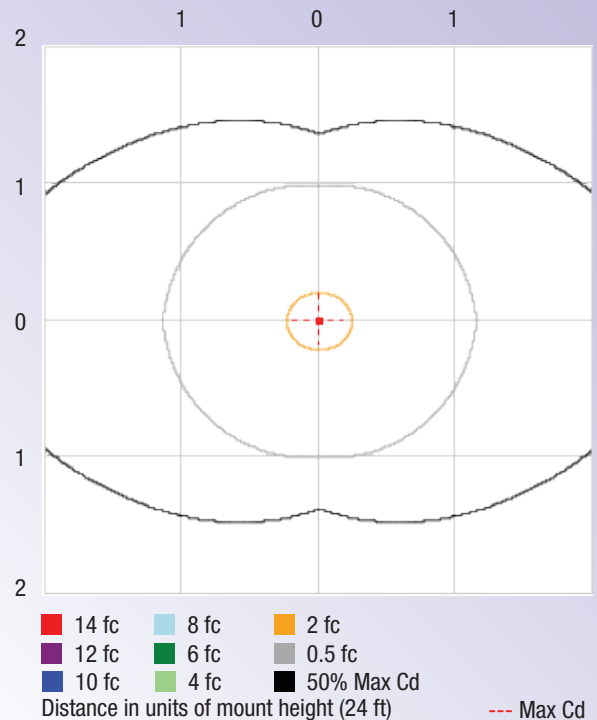

Product Dimensions

4 ft

Photometric Data

[Download IES](#)

OUTDOOR PHOTOMETRIC REPORT

MANUFACTURER: Lepro
SKU NO.: 880002-NW-US-6
LAMP OUTPUT: 1 lamp, rated Lumens/lamp: 4200
MAX CANADELA: 1,273.3 at Horizontal: 90°, Vertical: 0.5°
LUMINOUS OPENING: Rectangle (L: 3.54", W: 43.31")
NEMA TYPE: 7 X 7

LUMENS PER ZONE

ZONE	LUMENS	% TOTAL
0-10	120.1	2.90%
10-20	346.4	8.20%
20-30	533.9	12.70%
30-40	662.2	15.80%
40-50	718.4	17.10%
50-60	686.8	16.40%
60-70	568.8	13.50%
70-80	357.6	8.50%
80-90	125.4	3.00%

Polar Candela Distribution

ILLUMINANCE AT A DISTANCE

	CENTER BEAM FC	BEAM WIDTH
4 ft	78.85 fc	21.3 ft 11.1 ft
8 ft	19.71 fc	42.5 ft 22.1 ft
12 ft	8.76 fc	63.8 ft 33.2 ft
16 ft	4.93 fc	85 ft 44.2 ft
20 ft	3.15 fc	106.3 ft 55.3 ft
24 ft	2.19 fc	127.6 ft 66.3 ft

■ Vert. Spread: 108.2° ■ Horiz. Spread: 138.8°

Isoilluminance

Summary

SKU	Power (w)	Lumen (lm)	CCT	Input Voltage	Beam Angle	Life Hrs	CRI	Equivalent Power(w)	Website
880002-DW-US	42	4200	5000K	120	130°	50,000	80	250	 Visit
880002-NW-US	42	4200	4000K	120	130°	50,000	80	250	 Visit