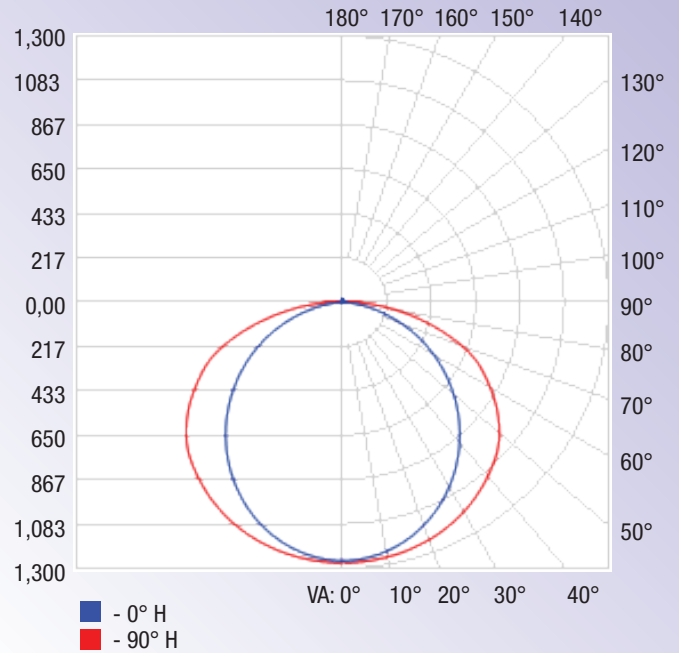

Product Information

SKU	880002-NW-US-6	Color Consistency (SDCM)	<6
Power Consumption (W)	42	Brightness (lm)	4200
LED Quantity	168	Light Color	Neutral White
Color Temperature (K)	4000	Dimmable	Non-dimmable
CRI	>80	Beam Angle (Degree)	130
Fixture Color	White	Input Voltage (v)	120V AC
Frequency (hz)	60	Power Factor	>0.9
Lifespan (h)	50000	Length (in)	47.72
Width (in)	4.25	Height (in)	1.22
Net Weight (lb)	2.425	Material	PC, SPCC
Power Source	AC	Waterproof	No
Protection Rating	IP20	Safety Rating	FCC, ETL
Package Quantity	Pack of 6 Units	Warranty	5 Years
Energy Rating	Energy Star		

Product Dimensions

4 ft

Photometric Data

[Download IES](#)

OUTDOOR PHOTOMETRIC REPORT

MANUFACTURER: Lepro
SKU NO.: 880002-NW-US-6
LAMP OUTPUT: 1 lamp, rated Lumens/lamp: 4200
MAX CANADELA: 1,273.3 at Horizontal: 90°, Vertical: 0.5°
LUMINOUS OPENING: Rectangle (L: 3.54", W: 43.31")
NEMA TYPE: 7 X 7

LUMENS PER ZONE

ZONE	LUMENS	% TOTAL
0-10	120.1	2.90%
10-20	346.4	8.20%
20-30	533.9	12.70%
30-40	662.2	15.80%
40-50	718.4	17.10%
50-60	686.8	16.40%
60-70	568.8	13.50%
70-80	357.6	8.50%
80-90	125.4	3.00%

Polar Candela Distribution

ILLUMINANCE AT A DISTANCE

	CENTER BEAM FC	BEAM WIDTH
4 ft	78.85 fc	21.3 ft 11.1 ft
8 ft	19.71 fc	42.5 ft 22.1 ft
12 ft	8.76 fc	63.8 ft 33.2 ft
16 ft	4.93 fc	85 ft 44.2 ft
20 ft	3.15 fc	106.3 ft 55.3 ft
24 ft	2.19 fc	127.6 ft 66.3 ft